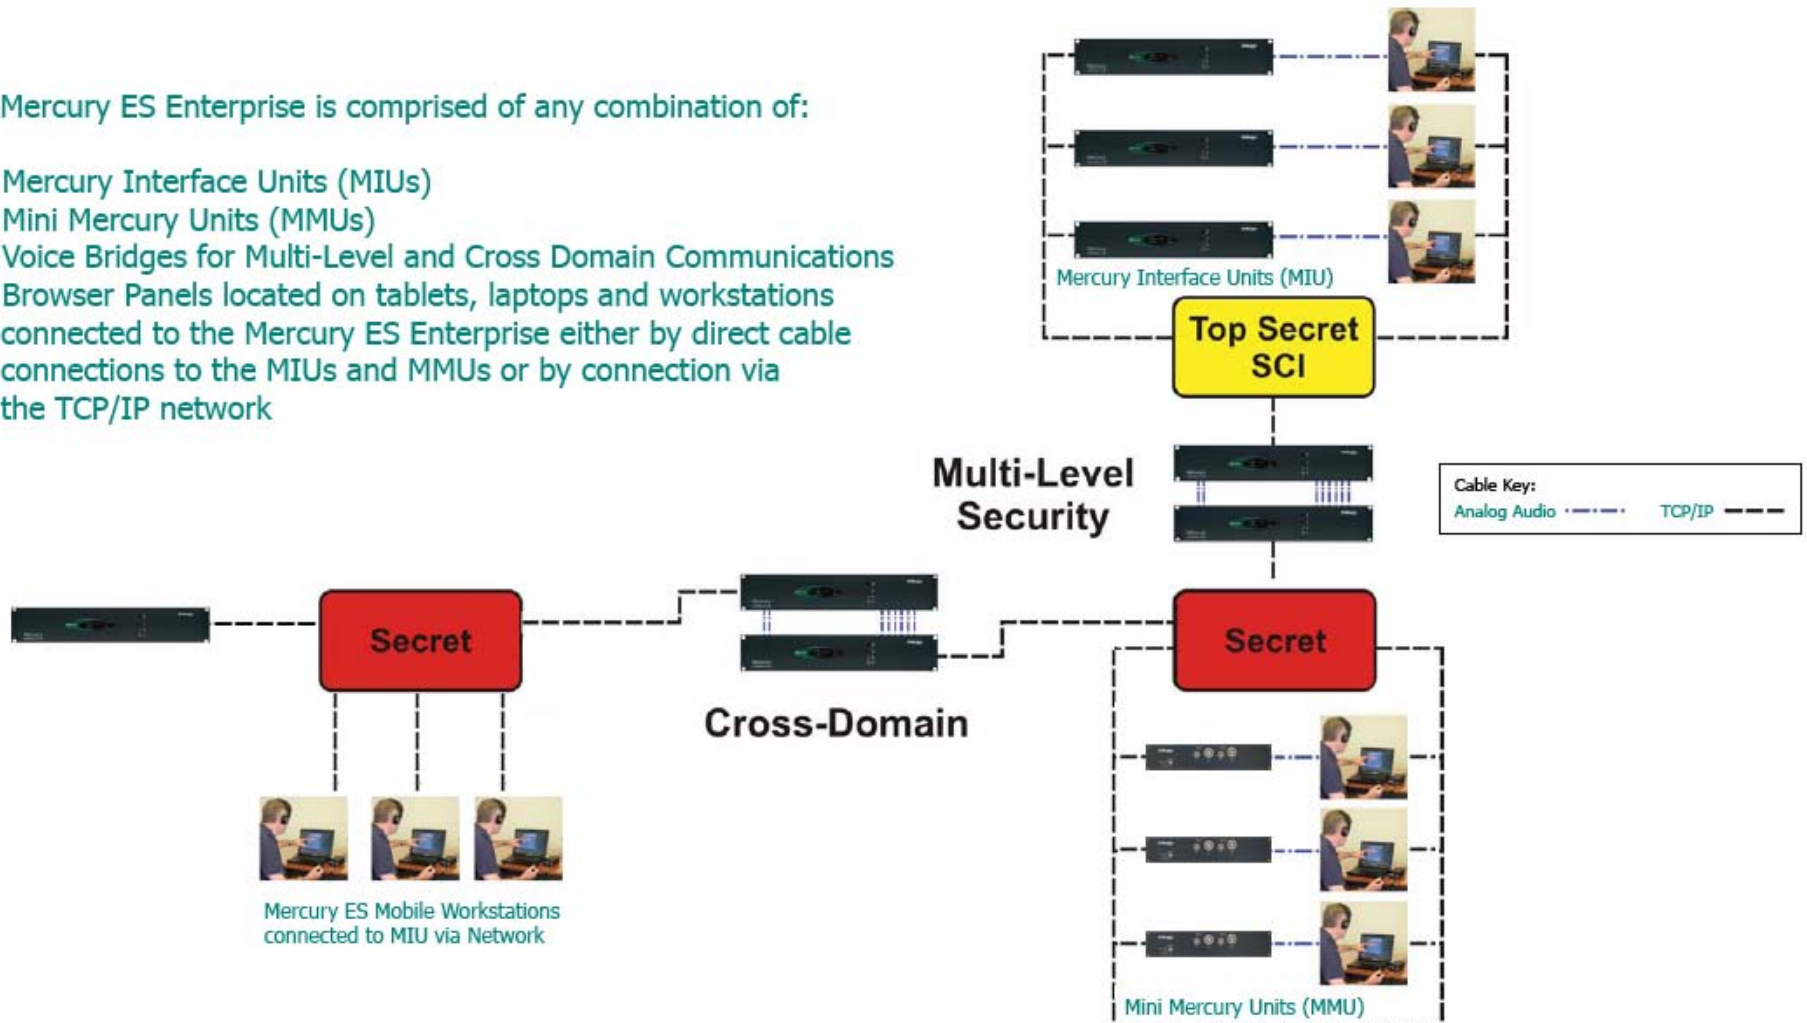

Mercury ES

IP Voice Communications

Multi-Level Security and Cross Domain Voice Communications

A Mercury ES Enterprise is comprised of any combination of:

- Mercury Interface Units (MIUs)
- Mini Mercury Units (MMUs)
- Voice Bridges for Multi-Level and Cross Domain Communications
- Browser Panels located on tablets, laptops and workstations connected to the Mercury ES Enterprise either by direct cable connections to the MIUs and MMUs or by connection via the TCP/IP network